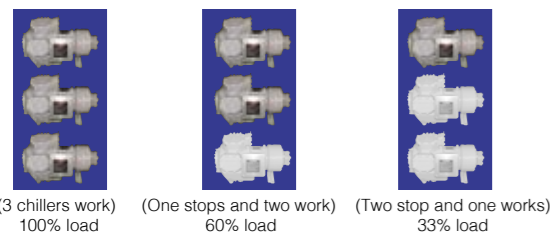

Unique Multi-chiller and Double-circuit Design

Start the chillers one by one to reduce the starting current; Separate double-circuit improves reliability; Start or stop compressors flexibly to match users' requirements and to realize energy-saving operation.